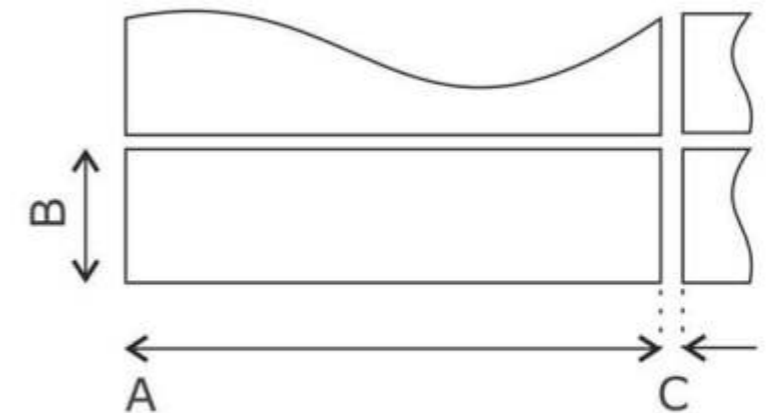

APPLICATIONS

Interior Walls

Exterior Walls

WALL TILES - INTERIOR & EXTERIOR

COLOUR	SAMPLE	SIZE - mm (A x B)	Nos per box
Burgundy		240 x 68	60
Light Red		240 x 60	70
Cappuccino		240 x 60	70

COMMON SPECIFICATIONS

Dimensional Tolerance	+ / - 2 (mm)
Recommended Min Space (C)	4 mm or more than 4 mm
Thickness	9 mm

FEATUERS

Low Water Absorption

Scratch Resistant

Easy to clean

NOVOCOTTOTM
The Premium Clay Products