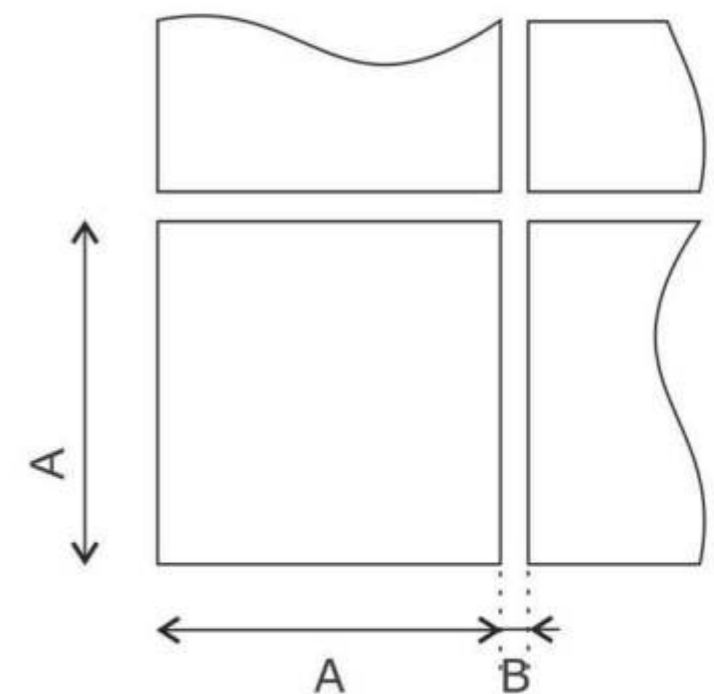

PREMIUM TERRCOTTA FLOOR TILES

Experience the luxury of your long-awaited premium **Terracotta tiles**. This is a perfect blend of Traditional Clay Product crafted by modern technology to meet superior quality standards

HEALTHY & NATURAL

Terracotta Floor Tiles is made of natural clay, which makes it eco - friendly and keeps yourself safely away from the side effects of synthetic tiles or flooring.

TECHNICAL SPECIFICATIONS

Available Size (A)	300 x 300 & 230 x 230 (mm)
Dimensional Tolerance	+ / - 2 (mm)
Recommended Min Space (B)	8 mm or more than 8 mm
Thickness	12 (mm)
Water Absorption	Less Than 6 %
Flexural Strength	5 Kg / cm
Moh's Scale Hardness Number	5

FEATUERS

Low Water Absorption

Scratch Resistant

Anti Skid

APPLICATIONS

Interior

Veranda

Balcony

Terrace / Weathering

Swimming pool deck